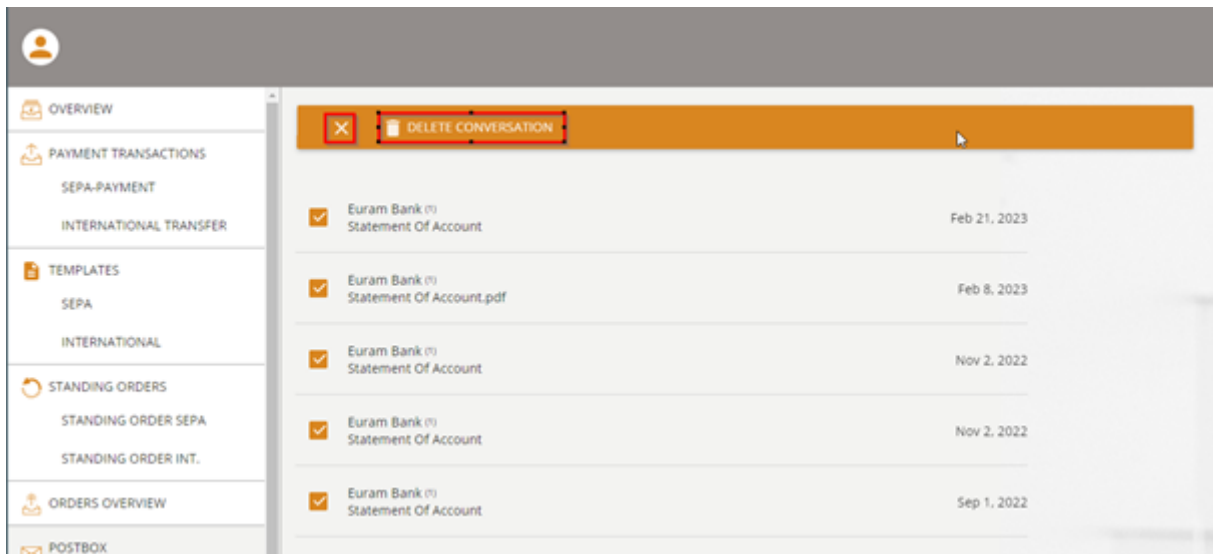

- Inbox
- Outbox
- Trash.

This improvement offers the possibility of selecting a large number of messages with one click and deleting them with another click.

The first step is to select the number of messages to be displayed and deleted - see red marking.

The display will show the number of selected messages. By clicking in the box near "Select all",

all displayed messages will be marked and a bar orange colored will appear.

The trash symbol in the bar deletes the messages.